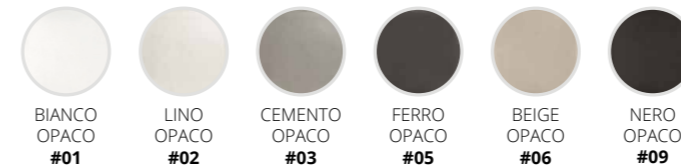

plus+ton® COLOURS