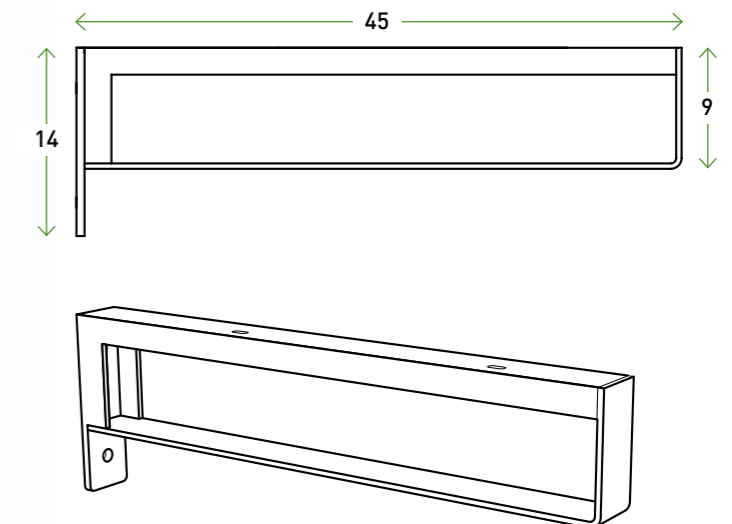

WorkTop Towel Rail

L'estrema cura nei dettagli è fondamentale per la soddisfazione del cliente e la scelta di prodotti intelligenti contribuisce ad esaltare l'immagine della struttura alberghiera. Le staffe in acciaio inox spazzolato o cromate, sono perfette per ancorare **WorkTop** alla parete. Il design è studiato per la duplice funzione di portasalviette e staffa di sostegno.

The extreme attention to details is key to customer satisfaction and the choice of clever products enhances the image of the hotel. The brushed stainless steel or chrome brackets, are perfect for anchoring the **WorkTop** to the wall. The design is studied for the dual function of towel holder and support bracket.

HOTEL
SOLUTION
★★★★★