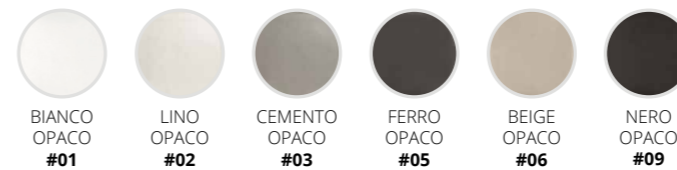

plus+ton® COLOURS

ACCESSORI / ACCESSORIES