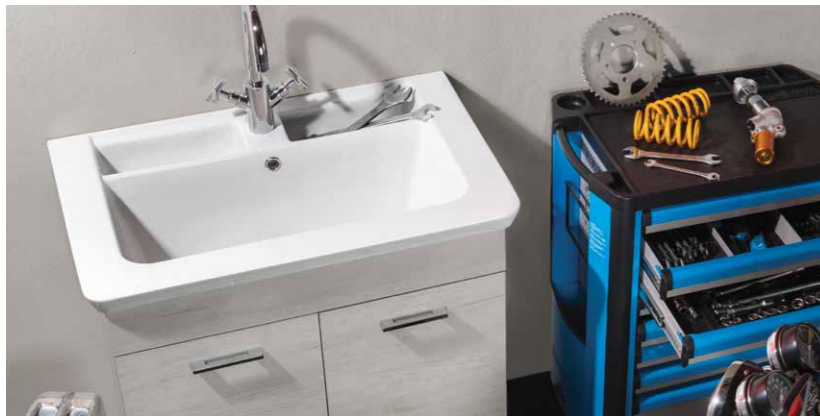

Deep System cm 71x51 h. 4,5
GLOSS WHITE COD. **41996**
PLUS+TON® COD. **P41996**