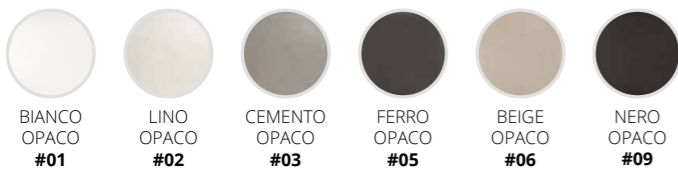

plus+ton® COLOURS

ACCESSORI / ACCESSORIES

FINITURE / FINISHES