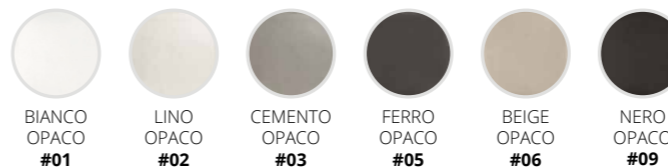

GLOSS WHITE COD. **CCNEWNTP**

PLUS+TON® COD. **PCCNEWNTP**

SIFONE / SIPHON
COD. **31056**

FINITURE / FINISHES

plus+ton® COLOURS

ACCESSORI / ACCESSORIES

PILETTA DI SCARICO CLICK-CLACK
SENZA TROPPOPIENO CON TAPPO IN
CERAMICA UNIVERSALE
CLICK-CLACK WASTE MECHANISM
WITHOUT OVERFLOW WITH UNIVERSAL
CERAMIC COVER